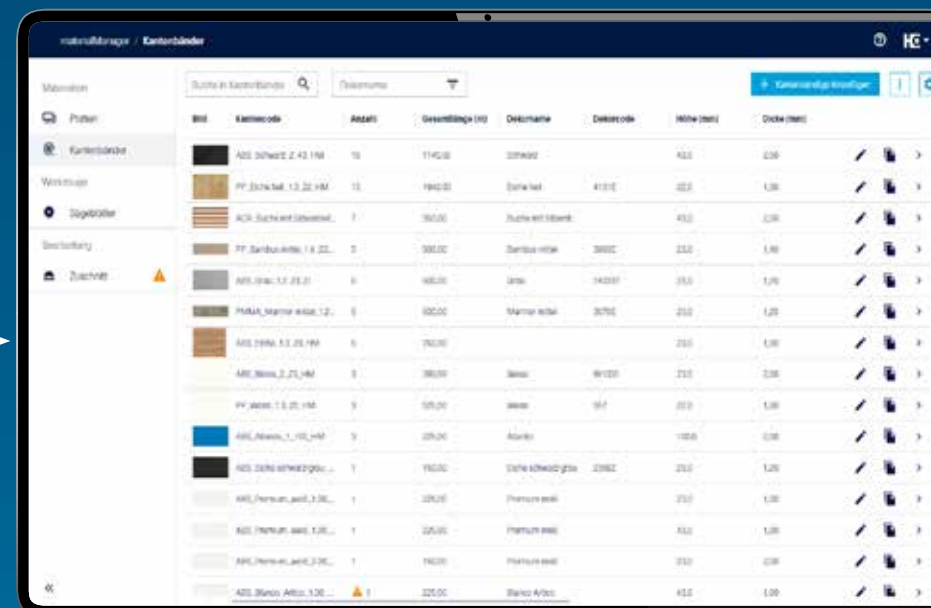

Edge Data Package

Edgeband management with instant feedback

Edge data from leading suppliers

tapio

Additional edge data

materialManager
Material management in the office

materialAssist
Material management in the shop

Edge Data Plugin
Automatic data sharing between the machine and storage

YOUR SOLUTION