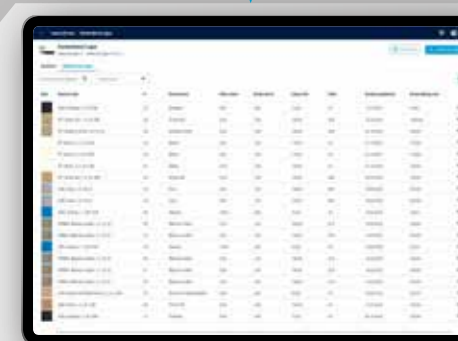

Edge Data Package

Edgeband management with instant feedback

Edge data from leading suppliers

tapio

Additional edge data

materialManager
Material management in the office

materialAssist
Material management in the shop